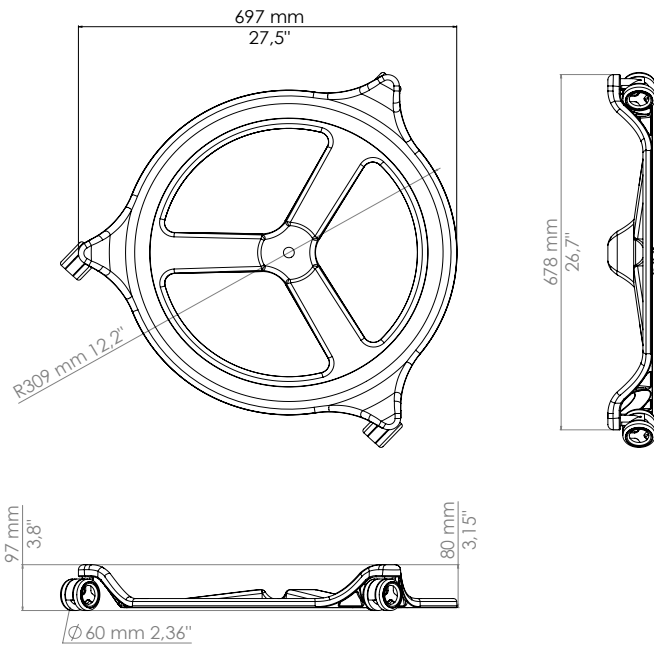

### Main body

99.9% recycled die-cast aluminum  
Black Grey powdercoated finish

### Wheels

Gross & Frölich casters 45309 MOVE 60 classic  
Body plastic black, soft wheel, black grey ,  
intervally braked, No Noise stem 11 mm x 19,5 mm  
with double circlip 11,4 mm

### Dimensions